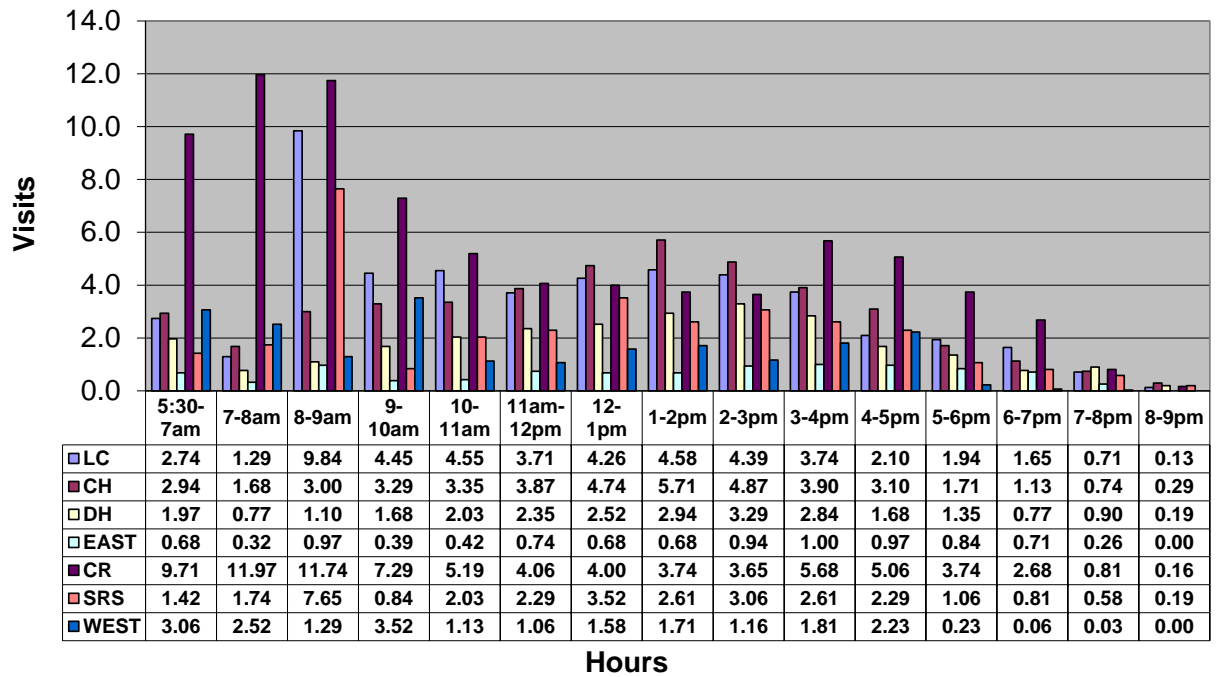

Jan 2023- Pool Use by Hour - Major Centers

	LC	CH	DH	EC	CR	SRS	WEST
Total Visits	1552	1374	818	297	2464	1014	663
Avg Daily	50	44	26	10	79	33	21
Avg Hourly	3.23	2.86	1.70	0.62	5.13	2.11	1.38

Jan 2023 - Satellite Centers - Pool Use by Hour

Visits By Hour

	ABN	ABS	CP1	CP2	CV	MV
Total Visits	514	619	614	667	665	331
Avg Visits Per Day	16.58	19.97	19.81	21.52	21.45	10.68
Avg Visits Per Hour	1.07	1.29	1.28	1.39	1.38	0.69