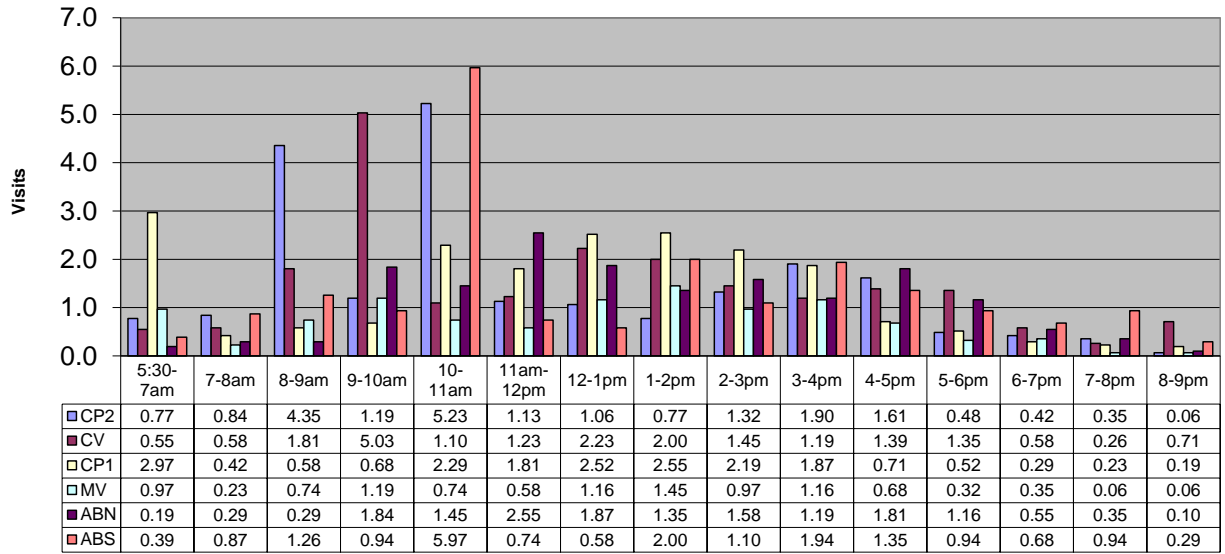

Jan 2023- Pool Use by Hour - Major Centers

	LC	CH	DH	EC	CR	SRS	WEST
Total Visits	1552	1374	818	297	2464	1014	663
Avg Daily	50	44	26	10	79	33	21
Avg Hourly	3.23	2.86	1.70	0.62	5.13	2.11	1.38

Jan 2023 - Satellite Centers - Pool Use by Hour

Visits By Hour

	ABN	ABS	CP1	CP2	CV	MV
Total Visits	514	619	614	667	665	331
Avg Visits Per Day	16.58	19.97	19.81	21.52	21.45	10.68
Avg Visits Per Hour	1.07	1.29	1.28	1.39	1.38	0.69